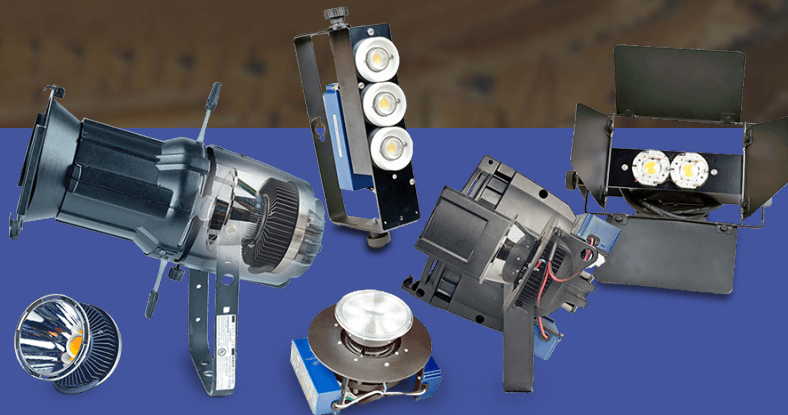

STAGE AND THEATER LIGHTING

CONTACT US

If you have any questions regarding our Stage and Theater Lighting products, or if you are in need of a custom lighting solution, please contact us.

CROSSROADS LED

✉ sales@crossroadsled.com

☎ 918.504.6595

📠 918.553.6444

SPECIFICATIONS

DIMENSIONS

- PAR: 7.125 X 4.00
- Ellipsoidal: 5.875 X 4.00

AVAILABLE VOLTAGE RANGES

- 120Vac and 240Vac

POWER CONSUMPTION

- Standard retrofit luminaire: 65W
- High output retrofit luminaire: 130W

Lumen output	65W	lm/w	130W	lm/w
2750 Kelvin	7630 lumens	117lm/w	12,707 lumens	97lm/w
3000 Kelvin	7950 lumens	122lm/w	13,244 lumens	101lm/w
3500 Kelvin	8189 lumens	125lm/w	13,633 lumens	104lm/w
4000 Kelvin	8269 lumens	127lm/w	13,766 lumens	105lm/w
5000 Kelvin	8520 lumens	131lm/w	14,184 lumens	109lm/w
5700 Kelvin	8667 lumens	133lm/w	14,428 lumens	110lm/w
6500 Kelvin	8824 lumens	135lm/w	14,693 lumens	113lm/w

CRI

- 80

L70 RATING

- 50,000 hrs+

AMBIENT TEMPERATURE OPERATING RANGE

- -20°C to 60°C (-2°F to 140°F)